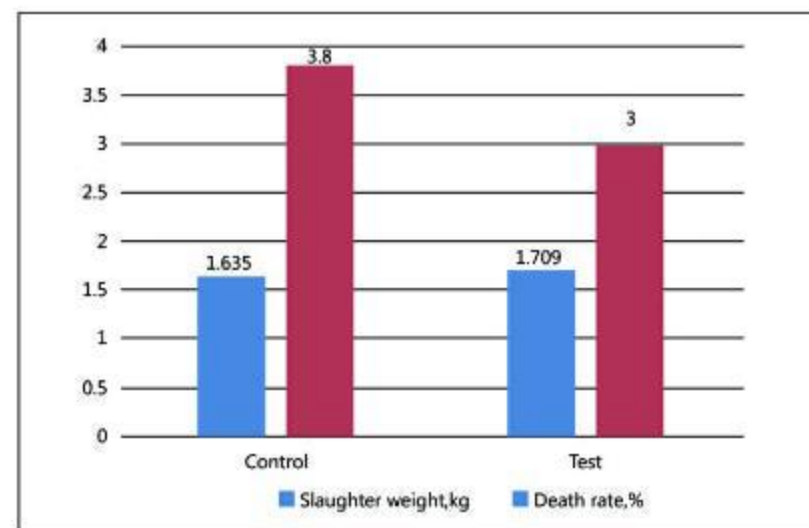

BestGod is an ideal feed additive to improve the growth performance. BestGod could increase daily gain, daily feed intake and slaughter weight, and decrease the feed/gain and death rate.