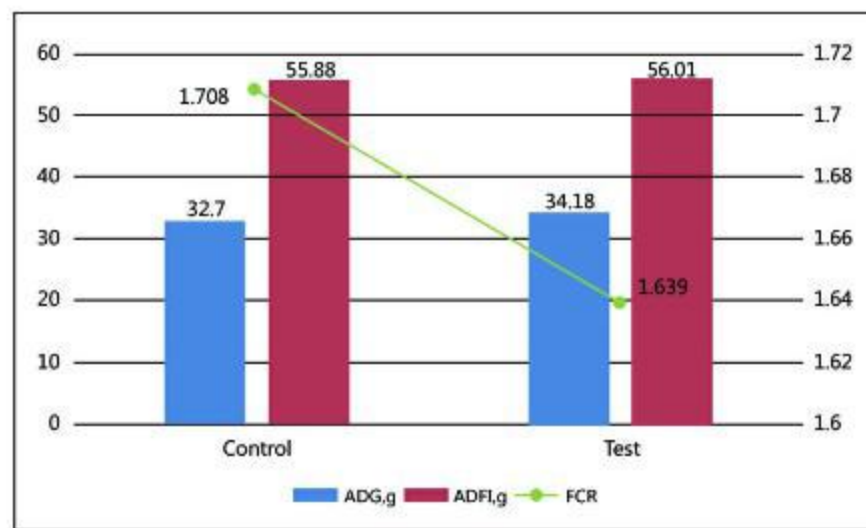

BestGod is an ideal feed additive to improve the growth performance. BestGod could increase daily gain, daily feed intake and slaughter weight, and decrease the feed/gain and death rate.